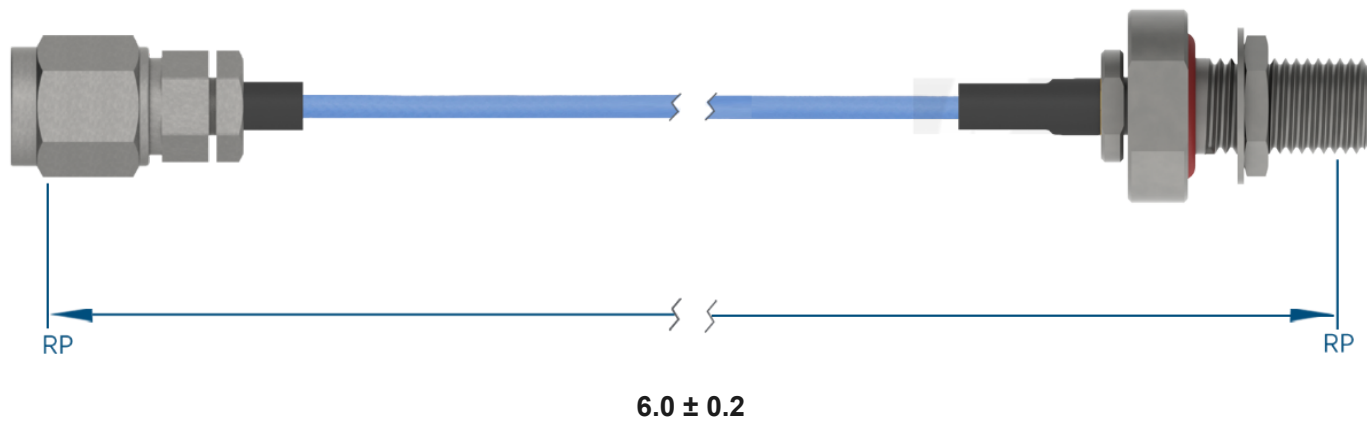

## PRODUCT DATA DRAWING

**MATERIAL**

CONNECTORS: 1.85mm Straight Male (SF3311-60002)  
 SMA Bulkhead Female (2944-6001)

CABLE: Ø.047 Flexible Coax

SHRINK TUBING: M23053/5

**PERFORMANCE**

IMPEDANCE: 50 Ohms

FREQ. RANGE: DC to 18 GHz

VSWR: 1.4:1 Max, DC to 18.0 GHz  
 1.6:1 Max, 18.0 + GHz

INSERTION LOSS: 1.30 dB Max

**NOTES**

1. See individual data drawings for connector specifications
2. Dimensions shown are in inches

## TITLE:

1.85mm Straight Male to SMA Bulkhead Female 6"  
 Cable Assembly for Ø.047 Flexible Coax